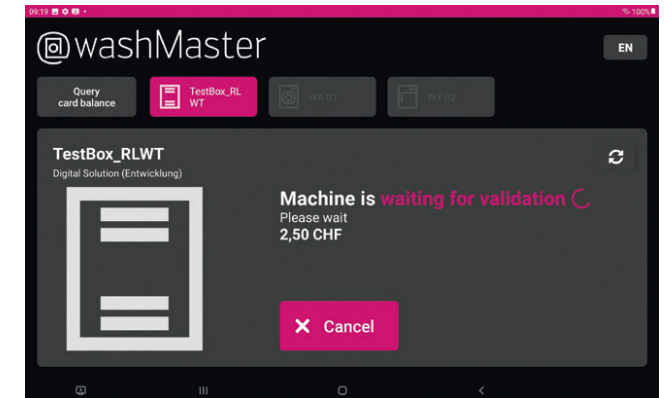

5. Payment will then be processed. This is a reserved maximum amount, after the end of the programme only the actual programme price will be debited.

6. You can now select the programme on the machine and start the machine.