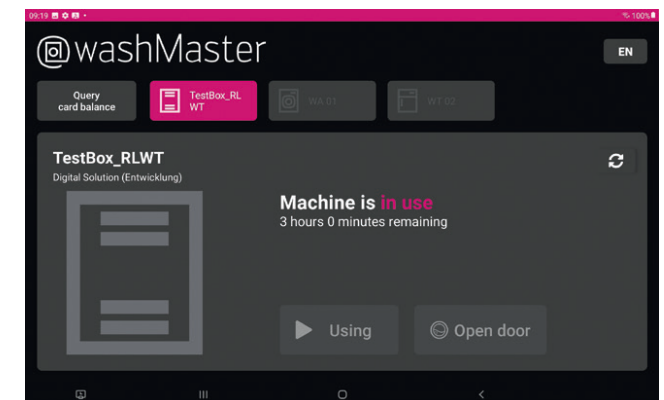

We hope you enjoy your freshly washed laundry!

Schulthess Maschinen AG

Alte Steinhauserstrasse 1, 6330 Cham
www.schulthess.ch, support@schulthess.ch