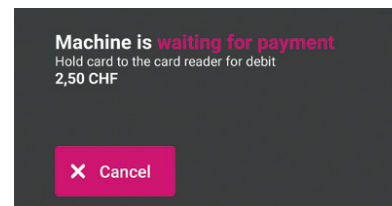

washMaster instructions: Prepaid card with terminal

Check card balance

1. Press "Query card balance".

2. Hold your prepaid card up to the washMaster logo on the terminal.

3. The available credit balance is now displayed on the terminal.

Wash and dry

1. Select the desired machine on the terminal.

2. Press "Open door" and place your laundry in the machine.

3. Select "Use" to start the payment process.

4. Now hold your prepaid card up to the terminal to confirm payment.