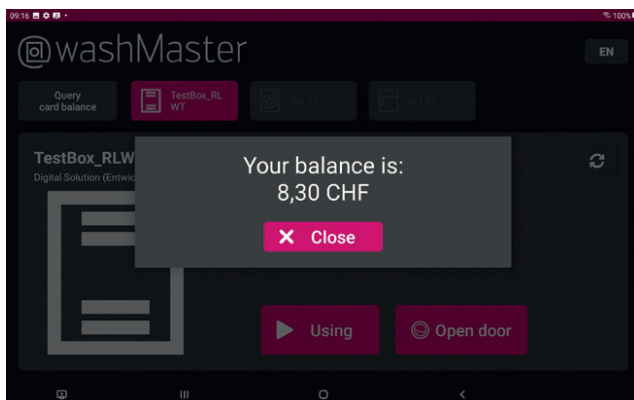

6. Ora potete selezionare il programma e avviare la macchina.

Non ci resta che augurarvi buon divertimento con il vostro bucato fresco di lavaggio!

Schulthess Maschinen SA

Alte Steinhauserstrasse 1, 6330 Cham
www.schulthess.ch, support@schulthess.ch

washMaster instructions: Prepaid card with terminal

Check card balance

1. Press "Query card balance".

2. Hold your prepaid card up to the washMaster logo on the terminal.

3. The available credit balance is now displayed on the terminal.

Wash and dry

1. Select the desired machine on the terminal.

2. Press "Open door" and place your laundry in the machine.

3. Select "Use" to start the payment process.

4. Now hold your prepaid card up to the terminal to confirm payment.