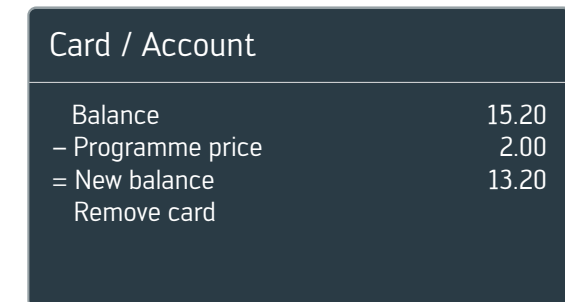

2. The control panel will now show you the available balance on your card.

3. Press OK to complete the check.

Wash and dry

1. Check that the machine is free by inserting the card into the slot.

2. Load the machine with your laundry and add the detergent.
3. Now select the desired programme. The price and programme duration is displayed on the control panel.
4. When you have selected the programme, confirm by pressing the START button.

5. The following will now be displayed on the control panel:

6. Insert the prepaid card into the slot.

7. The control panel will now display the price charged for this and the remaining balance on your card.